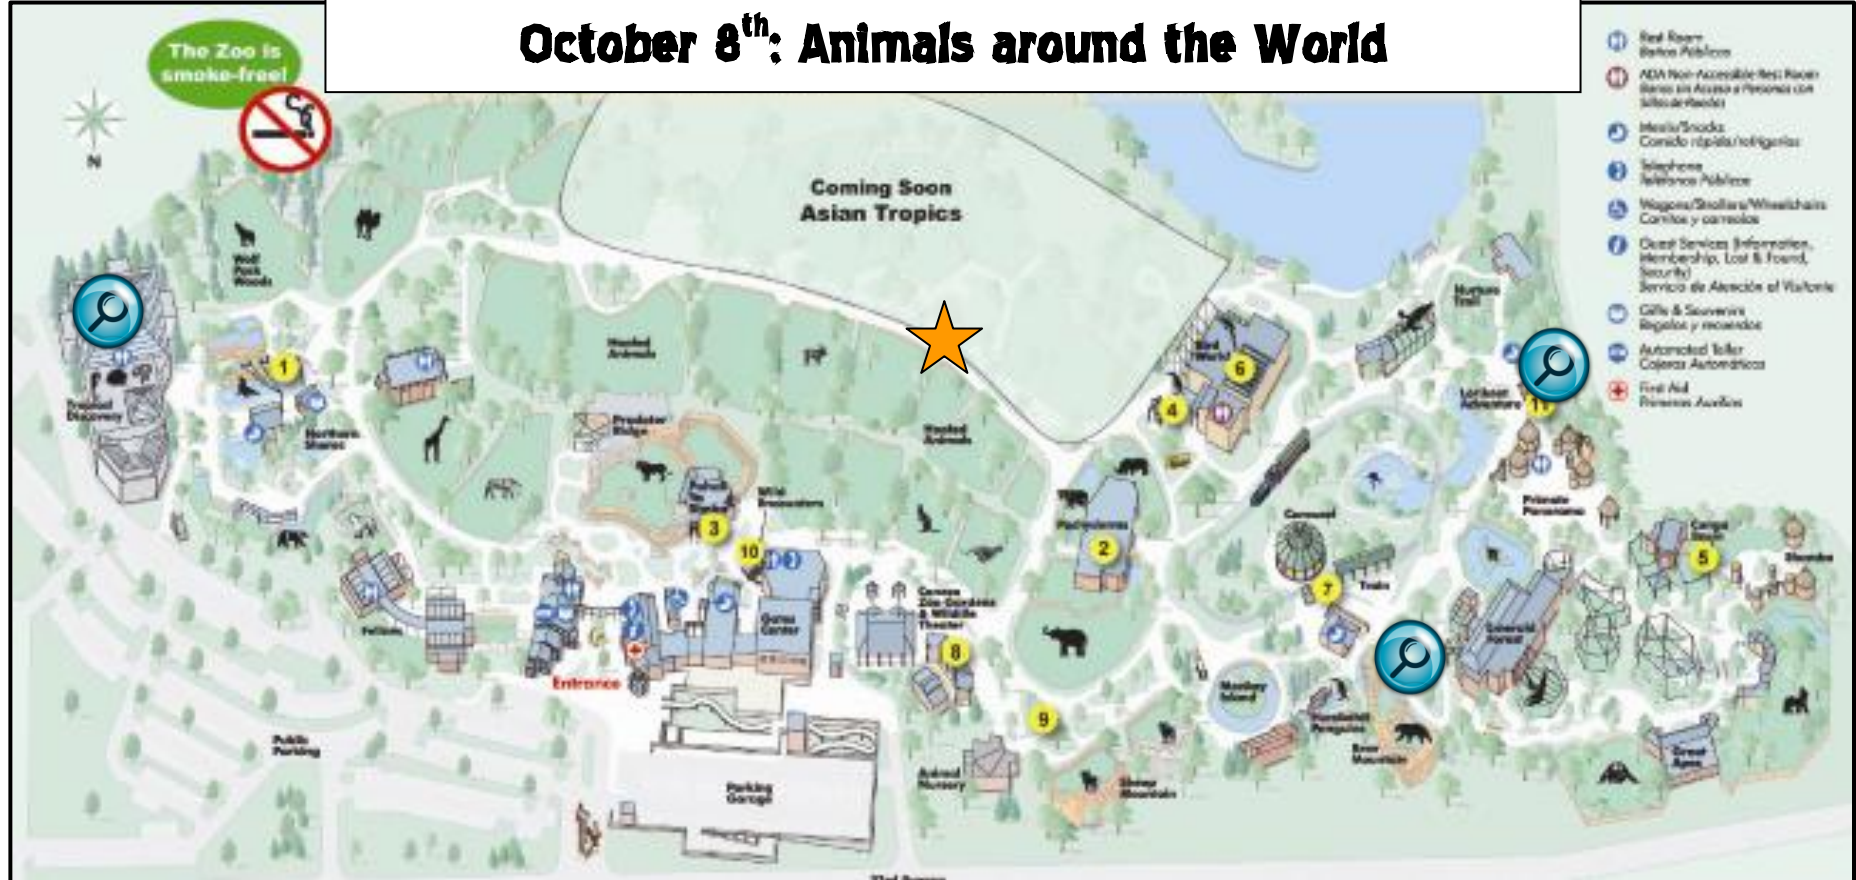

Discovery Stations

October 8th: Animals around the World

Station Locations

Get Hands-on while learning about unique animals found across the globe and their special connections to humans.

Stations run: 10:00 am – 1:00 pm

Lorikeets: Australia: Birds of a Feather
Tropical Discovery: South America Frog Culture

Bear Mountain: Native North Americans

Veiwing Tower Tours

View Denver Zoo's upcoming exhibit Asian Tropics while its still under construction. Learn more about how the zoo is saving wildlife by helping people with this innovate exhibit

10:00 am - 1:00 pm

Discovery Stations

are presented by the Education and Volunteer Services Department. For more school programming, teacher workshops, Family Fun or overnight programs visit denverzoo.org